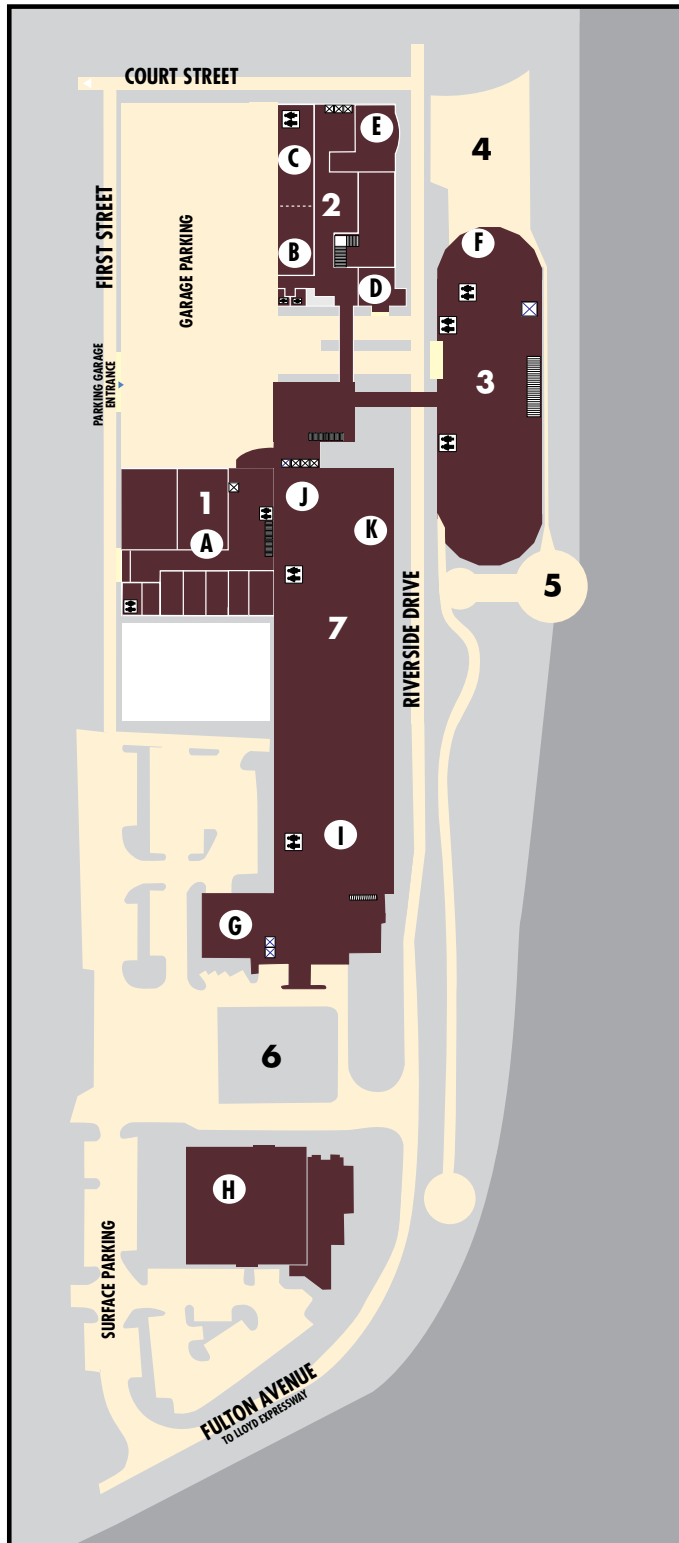

PROPERTY MAP

1. EXECUTIVE CONFERENCE CENTER

A Walnut Building

2. TROPICANA EVANSVILLE HOTEL

B Atlantic City Room

C Las Vegas Room

D Evansville Room

E The Kitchen Buffet

3. RIVERFRONT EVENT CENTER

F Cavanaugh's Steakhouse

4. EVENTS PLAZA

5. OVERLOOK PLAZA

6. THE DISTRICT

G Le Merigot Hotel

H District Space

7. CASINO

I Tap House

J The Deli

K 421